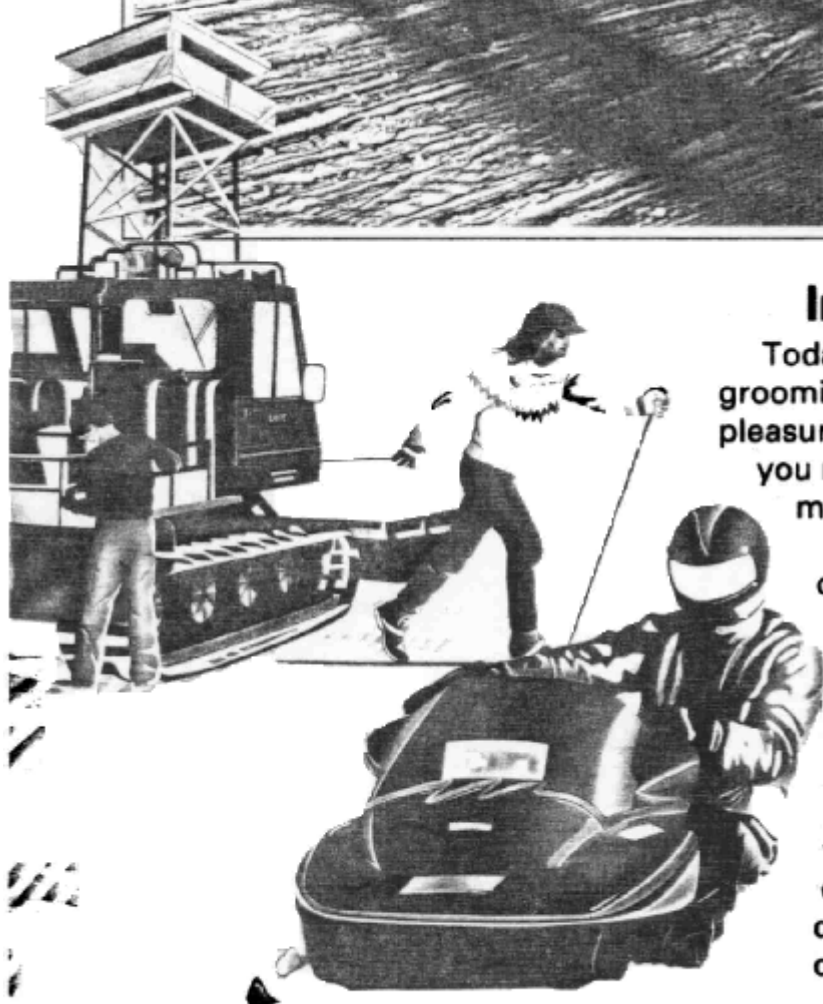

Logan Manufacturing's

1800 GROOMER

Innovation... Insist on it!

Today's winter enthusiasts know that quality grooming can make a world of difference in the pleasure of snow sports. To get a firm, smooth trail, you need a powerhouse which is both maneuverable and reliable.

Maintaining our nation's utilities is no less demanding. When your task involves rugged off-road terrain, sometimes getting there is half the battle.

With the LMC 1800 you'll have the diesel power and hydrostatic control you need to do the job in a package compact enough to make it easy. Choose from LMC's state-of-the-art implements and a full selection of options, and you get the versatility and dependability you demand—and your operators will love the comfort!