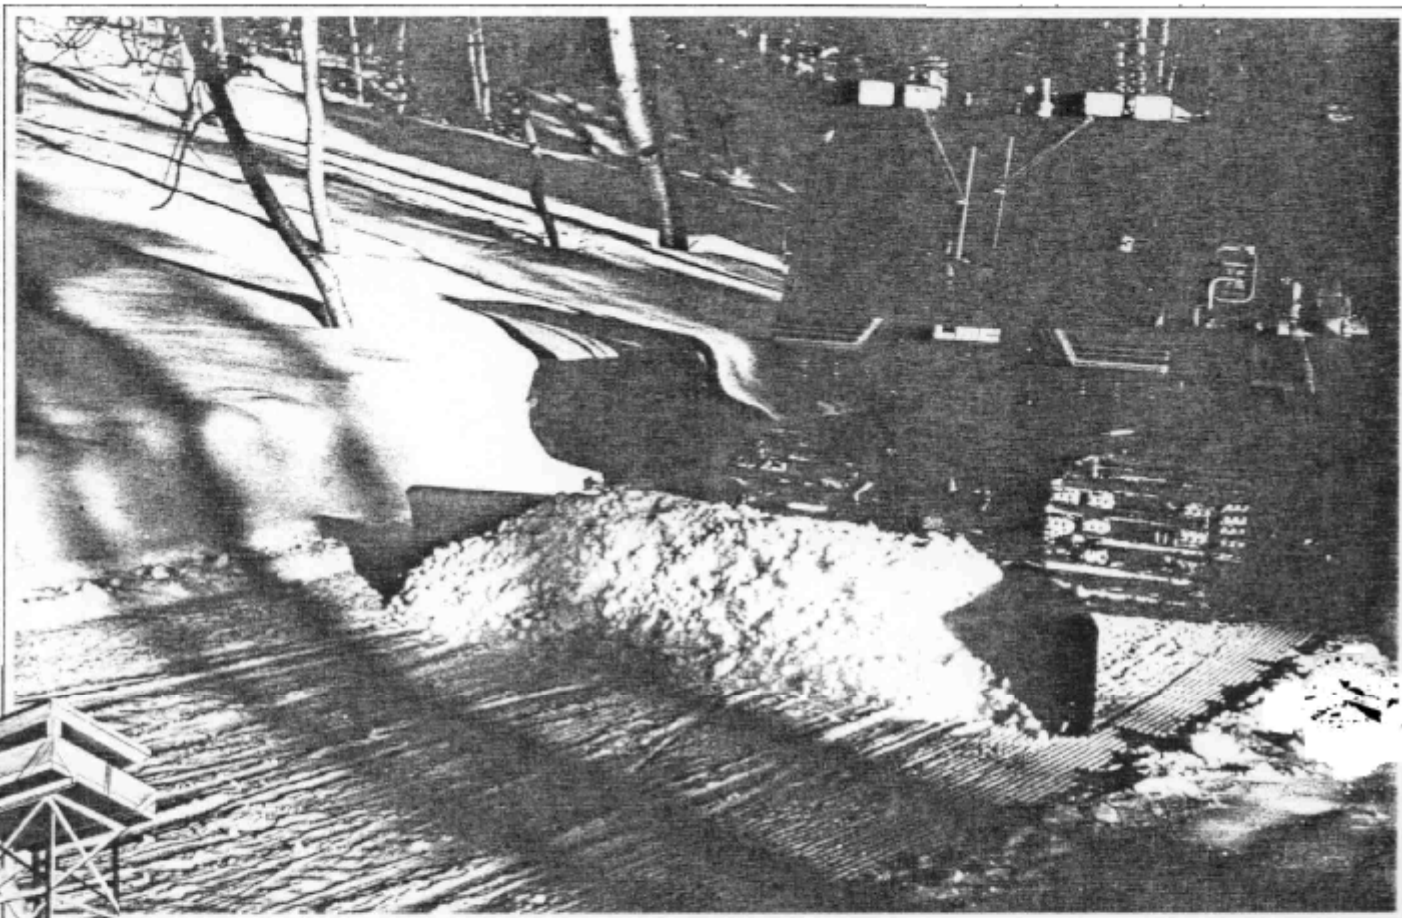

Logan Manufacturing's

1800 GROOMER

Innovation... Insist on it!

Today's winter enthusiasts know that quality grooming can make a world of difference in the pleasure of snow sports. To get a firm, smooth trail, you need a powerhouse which is both maneuverable and reliable.

Maintaining our nation's utilities is no less demanding. When your task involves rugged off-road terrain, sometimes getting there is half the battle.

With the LMC 1800 you'll have the diesel power and hydrostatic control you need to do the job in a package compact enough to make it easy. Choose from LMC's state-of-the-art implements and a full selection of options, and you get the versatility and dependability you demand—and your operators will love the comfort!