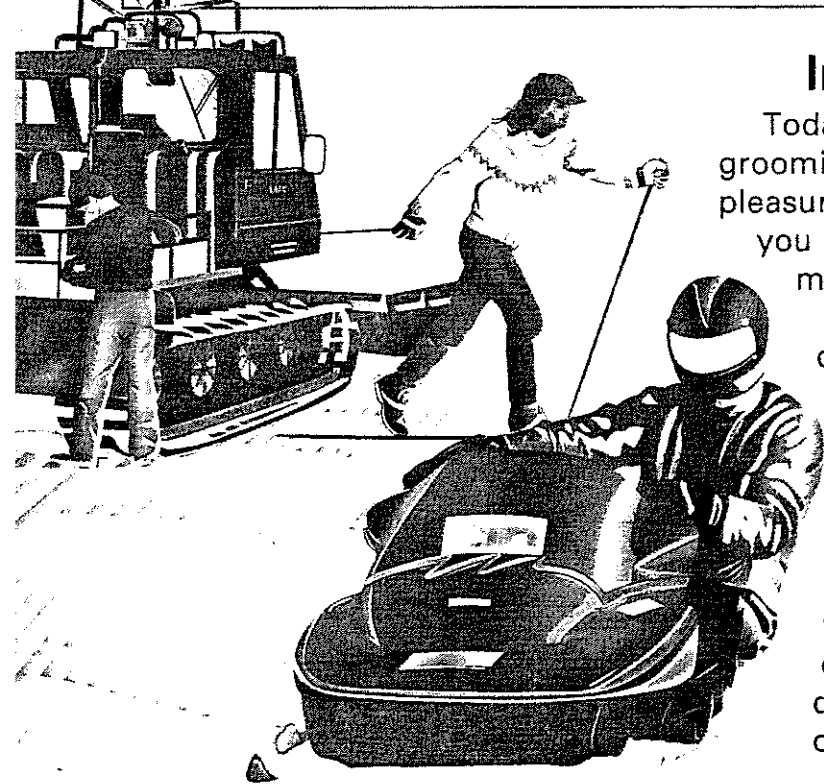

Logan Manufacturing's

1800 GROOMER

Innovation... Insist on it!

Today's winter enthusiasts know that quality grooming can make a world of difference in the pleasure of snow sports. To get a firm, smooth trail, you need a powerhouse which is both maneuverable and reliable.

Maintaining our nation's utilities is no less demanding. When your task involves rugged off-road terrain, sometimes getting there is half the battle.

With the LMC 1800 you'll have the diesel power and hydrostatic control you need to do the job in a package compact enough to make it easy. Choose from LMC's state-of-the-art implements and a full selection of options, and you get the versatility and dependability you demand—and your operators will love the comfort!